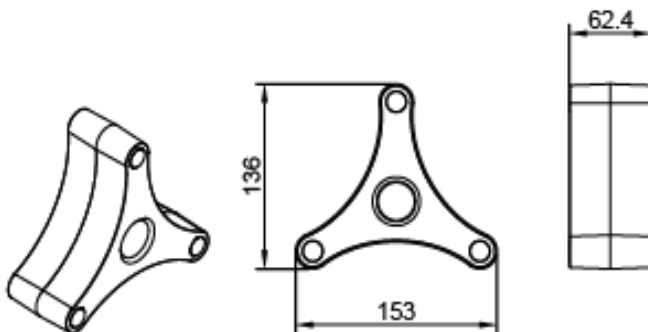

**TOPSKYS**  
www.topskys.com

**Model Name:PCH02**

材料及规格

|           |   |
|-----------|---|
| 净重        | 2.60 Kg (5.73lbs)                           |
| 尺寸(W*H*D) | 239 x 186 x 220mm ( 9.41" x 7.32" x 8.66" ) |
| 材质        | 铁/橡胶/塑胶                                     |
| 承重范围      | 18Kg(39.7 lbs)                              |