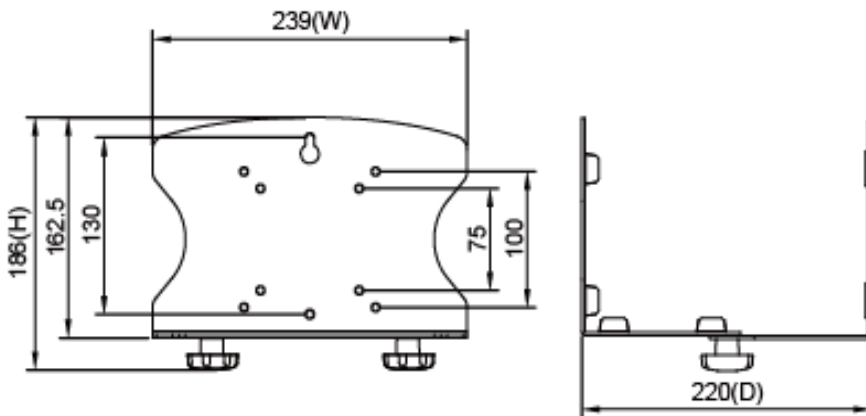

**TOPSKYS**  
www.topskys.com

**Model Name:PCH02**

材料及规格

|           |   |
|-----------|---|
| 净重        | 2.60 Kg (5.73lbs)                           |
| 尺寸(W*H*D) | 239 x 186 x 220mm ( 9.41" x 7.32" x 8.66" ) |
| 材质        | 铁/橡胶/塑胶                                     |
| 承重范围      | 18Kg(39.7 lbs)                              |